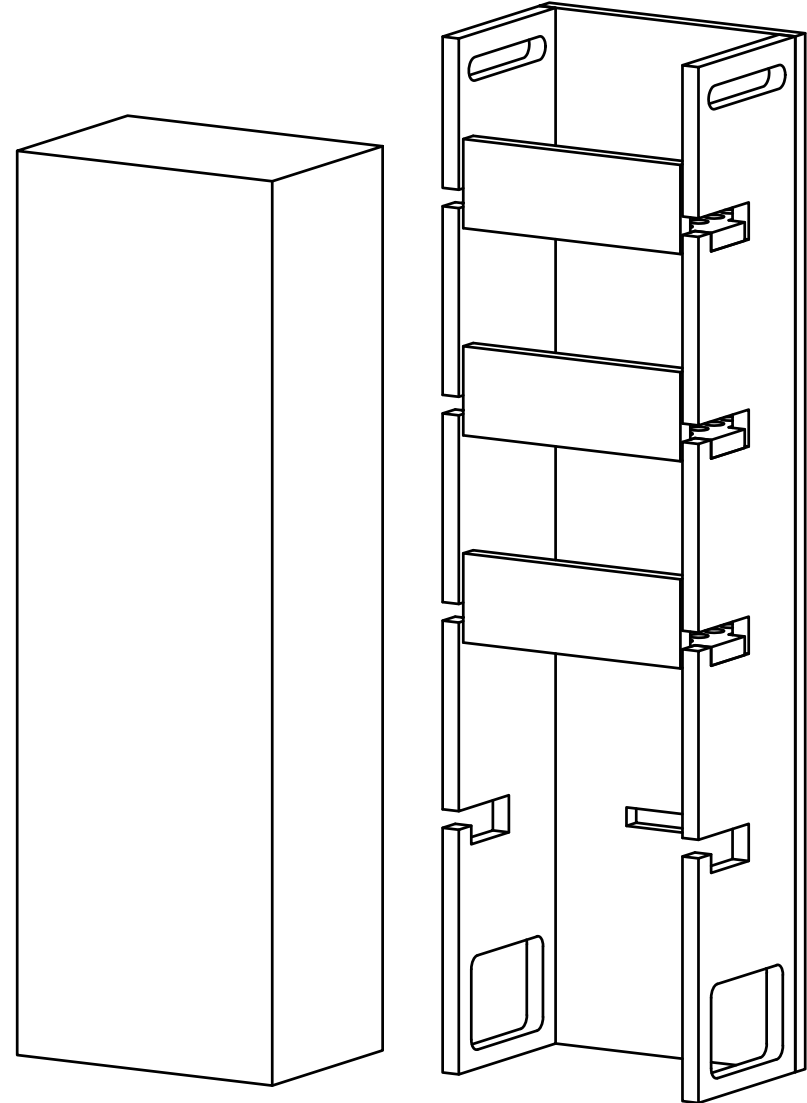

TIDELINE

CUBE 7

AIO

^{G2}
All In One Aquarium System

Filter Sponge Included

Flow Matrix Tower and Additional
accessories sold separately

PICO Ready

TIDELINE