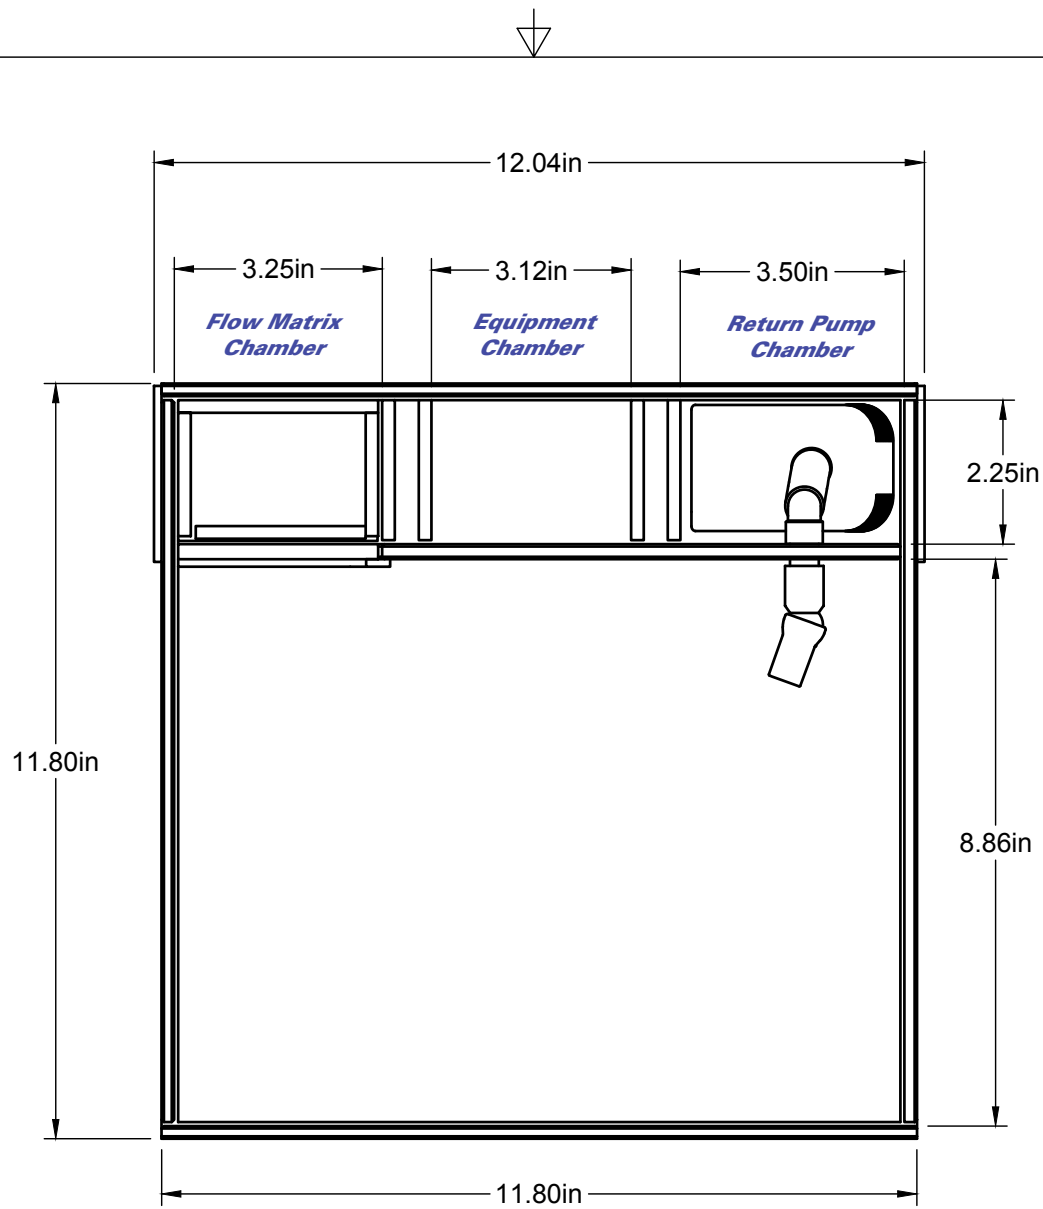

TANK LAYOUT

TIDELINE **CUBE 7** **AIO**
 All In One Aquarium System **G2**

WATER LEVEL GUIDE

TIDELINE
CUBE 7 **AIO**
All In One Aquarium System ^{G2}

WH-900

PUMP & PLUMBING KIT

1. WH-900 Pump (180 GPH)
2. 90° Slip Elbow
3. Flex Return w/ Flat Nozzle
4. Flex Hose