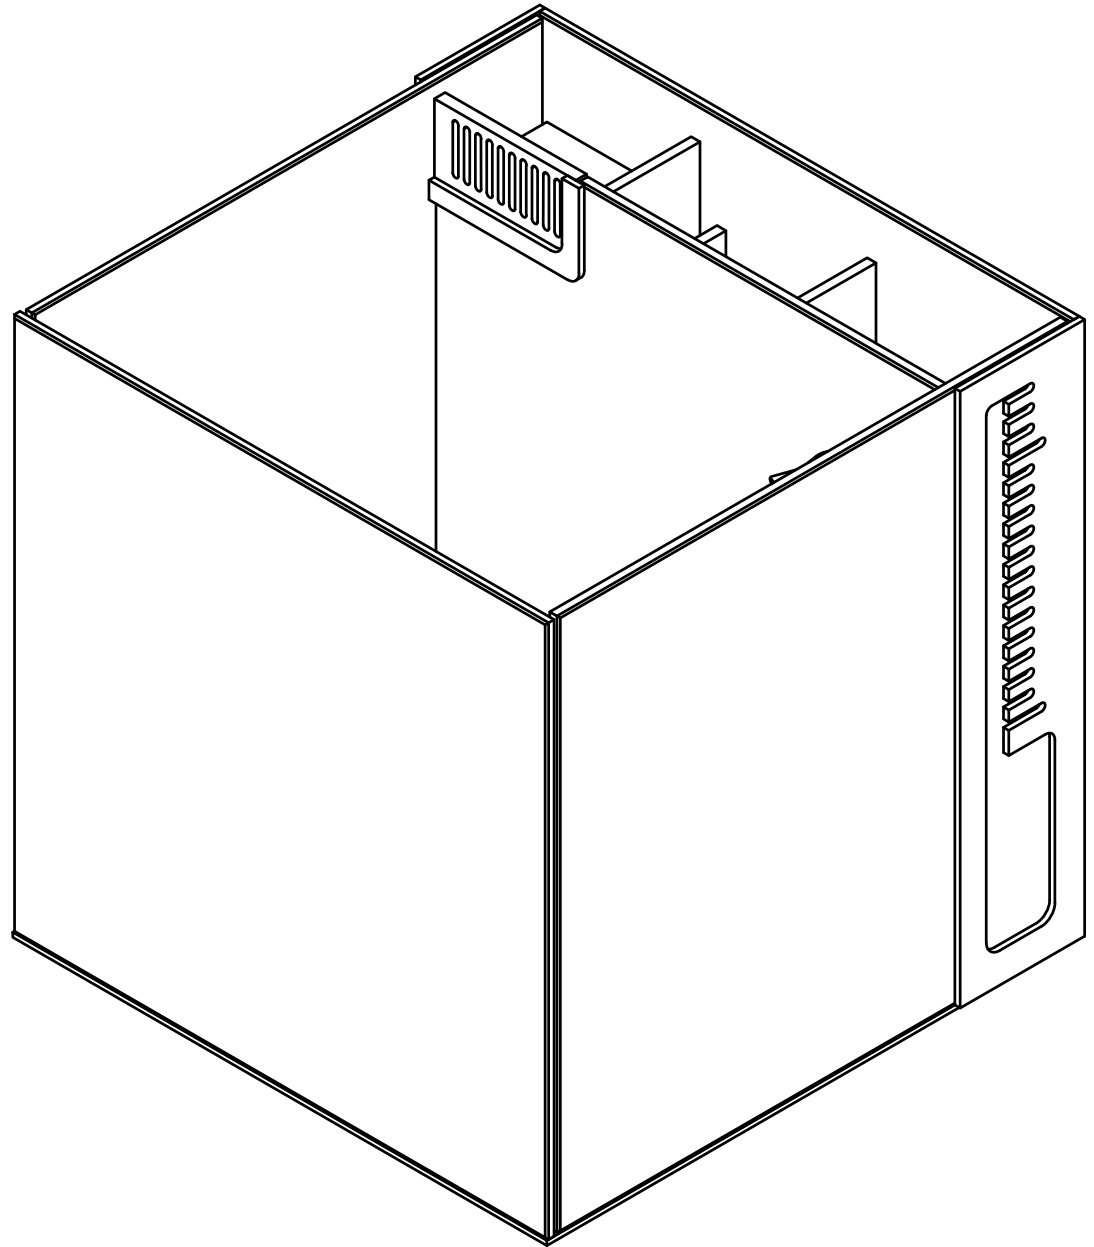

PICO Ready

PRODUCT GUIDE

TIDELINE
CUBE 7 **AIO**
All In One Aquarium System ^{G2}

**WH-900
Pump Kit**

Filter Sponge

**7.1 Cube
Aquarium**

PACKAGE CONTENTS

TIDELINE
CUBE 7 **AIO**
All In One Aquarium System ^{G2}

TANK LAYOUT

TIDELINE **CUBE 7** **AIO**
 All In One Aquarium System **G2**

WATER LEVEL GUIDE

TIDELINE
CUBE 7 **AIO**
All In One Aquarium System ^{G2}

WH-900

PUMP & PLUMBING KIT

1. WH-900 Pump (180 GPH)
2. 90° Slip Elbow
3. Flex Return w/ Flat Nozzle
4. Flex Hose