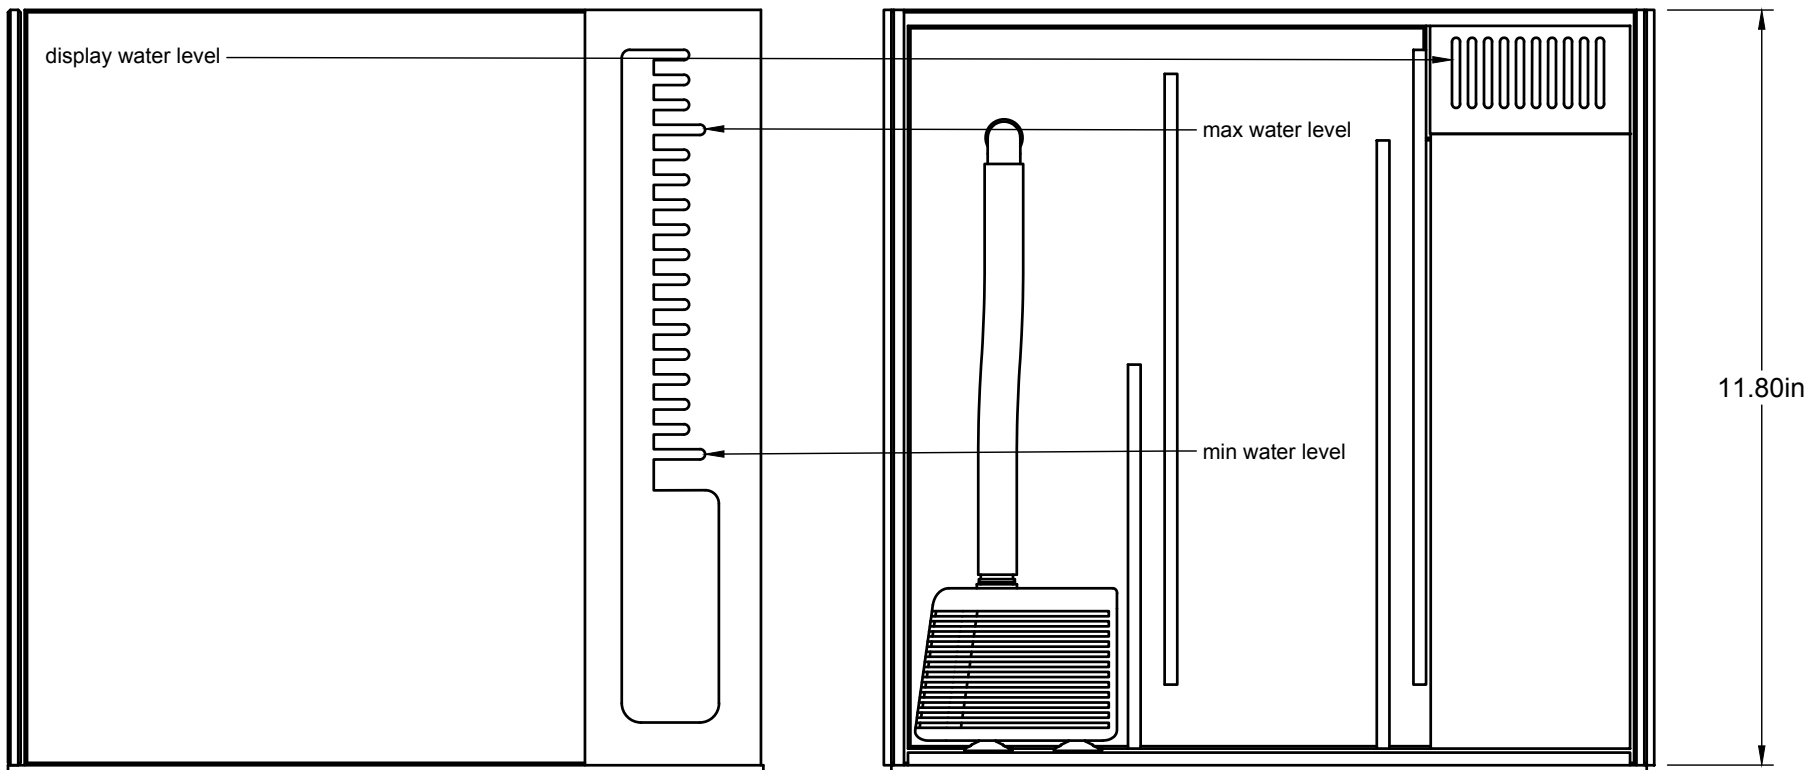

TANK LAYOUT

TIDELINE **CUBE 7** **AIO**
 All In One Aquarium System **G2**

WATER LEVEL GUIDE

TIDELINE
CUBE 7 **AIO**
All In One Aquarium System ^{G2}

WH-900

PUMP & PLUMBING KIT

1. WH-900 Pump (180 GPH)
2. 90° Slip Elbow
3. Flex Return w/ Flat Nozzle
4. Flex Hose