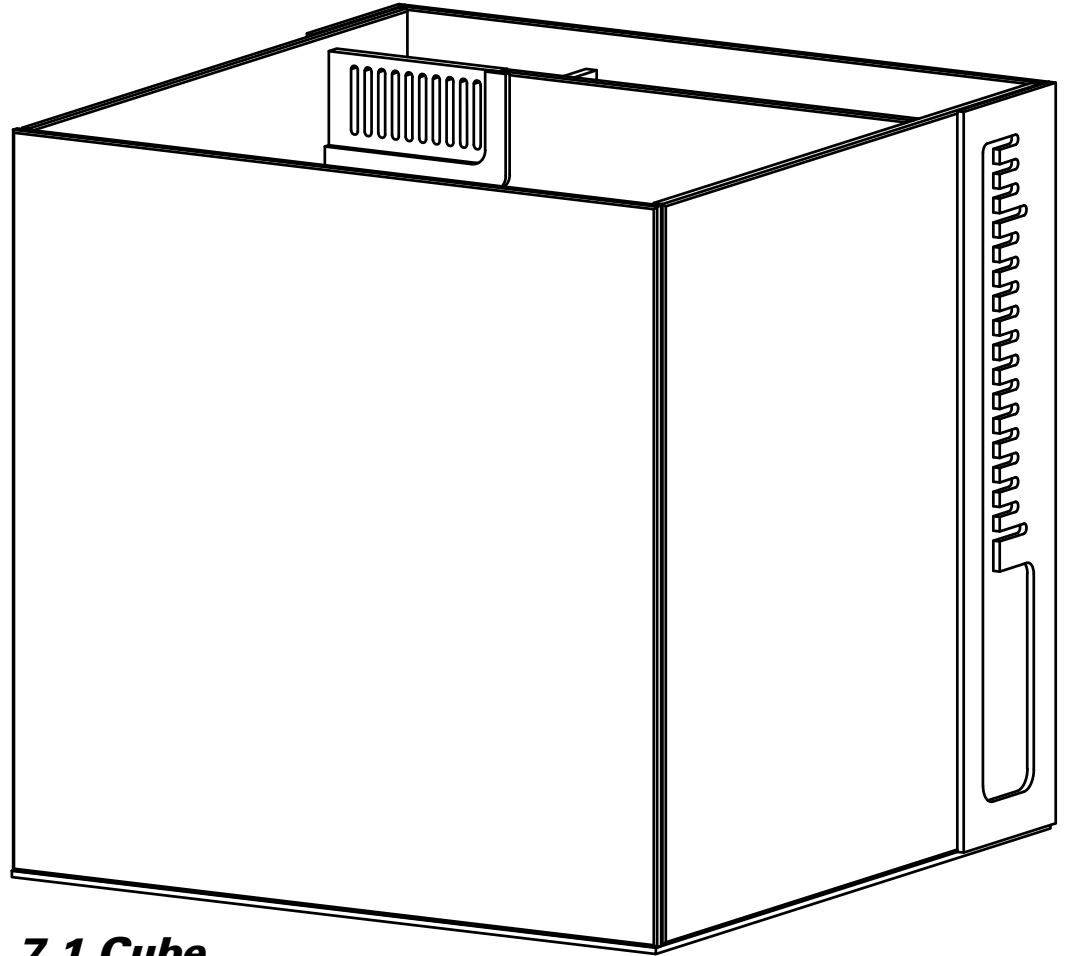

PICO Ready

PRODUCT GUIDE

TIDELINE
CUBE 7 **AIO**
All In One Aquarium System ^{G2}

**WH-900
Pump Kit**

Filter Sponge

**7.1 Cube
Aquarium**

PACKAGE CONTENTS

TIDELINE
CUBE 7 **AIO**
All In One Aquarium System ^{G2}

TANK LAYOUT

TIDELINE **CUBE 7** **AIO**
 All In One Aquarium System **G2**

WATER LEVEL GUIDE

TIDELINE
CUBE 7 **AIO**
All In One Aquarium System ^{G2}

WH-900

PUMP & PLUMBING KIT

1. WH-900 Pump (180 GPH)
2. 90° Slip Elbow
3. Flex Return w/ Flat Nozzle
4. Flex Hose