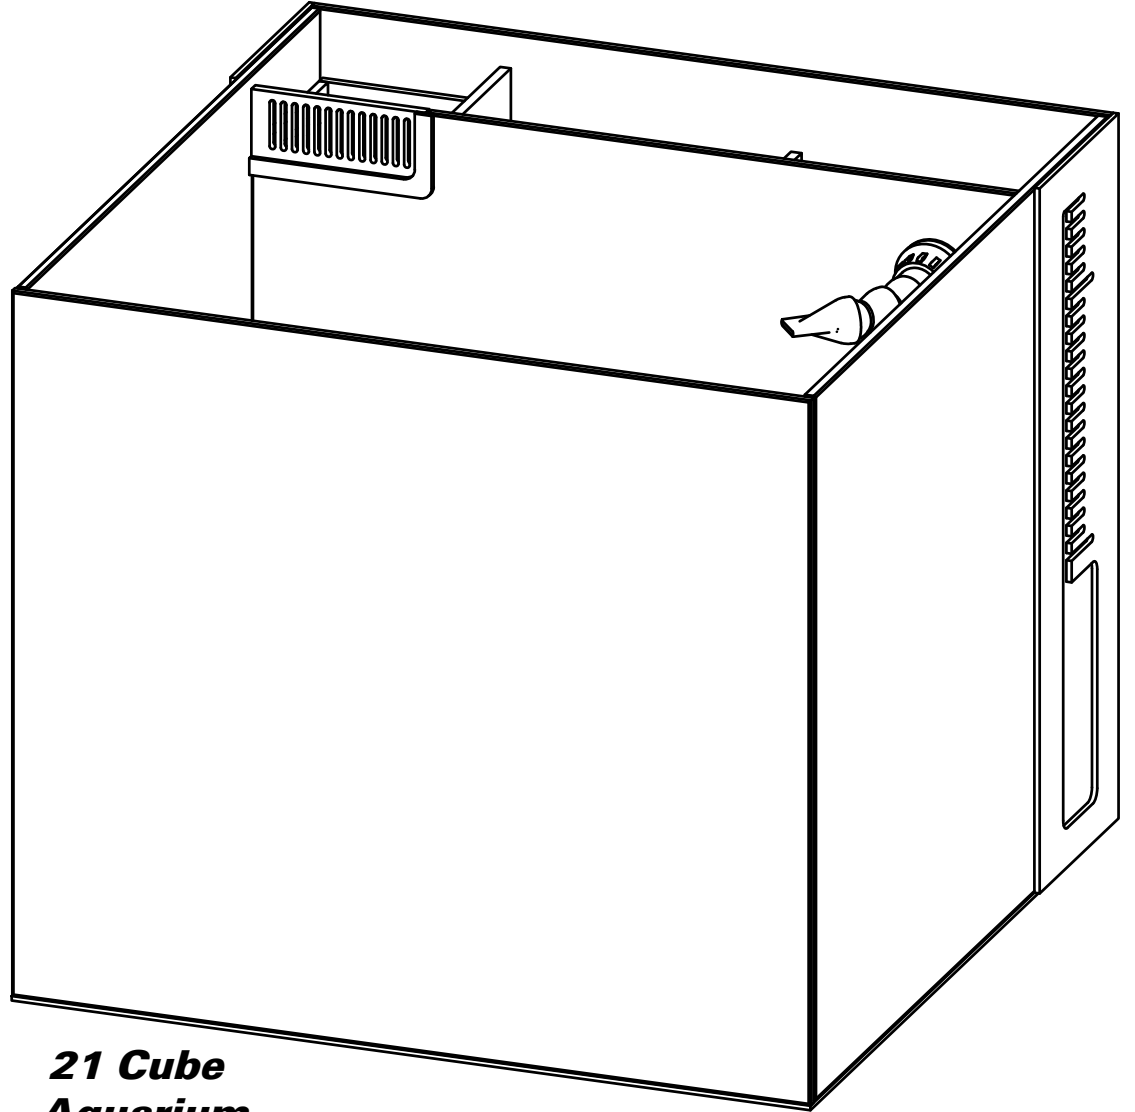

PRODUCT GUIDE

TIDELINE  
**CUBE 21 AIO**  
All In One Aquarium System <sup>G2</sup>

**Flow Matrix  
Starter Kit**

**WH-1000 Pump  
Kit**

**21 Cube  
Aquarium**

## PACKAGE CONTENTS

TIDELINE  
**CUBE 21 AIO**  
All In One Aquarium System <sup>G2</sup>