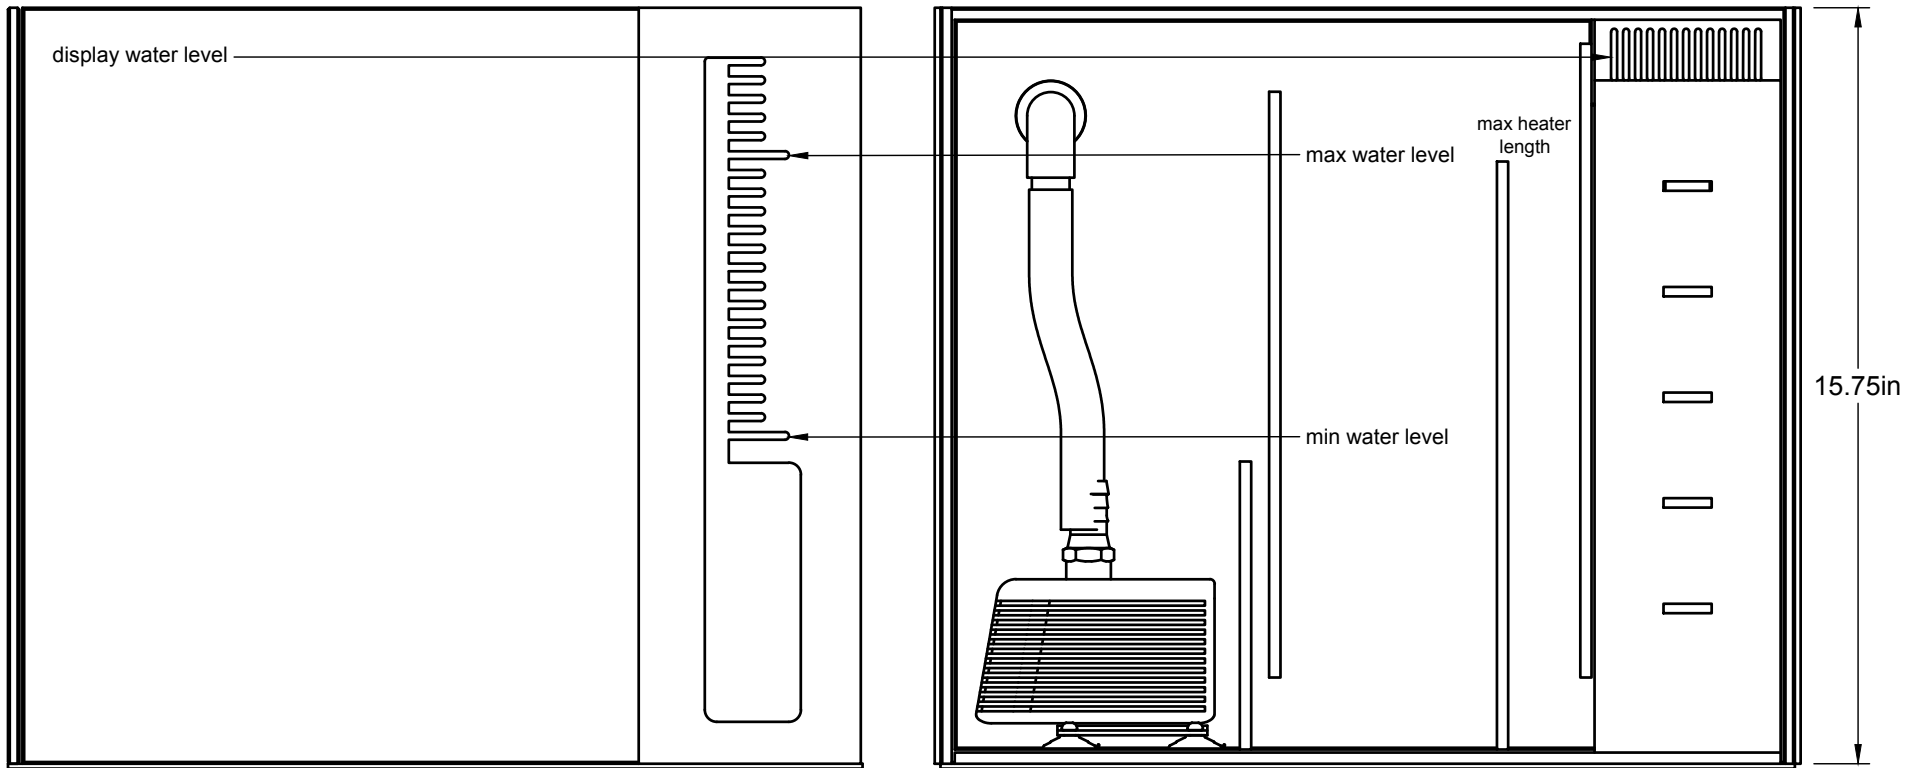

WATER LEVEL GUIDE

TIDELINE **CUBE 21** **AIO**
All In One Aquarium System ^{G2}