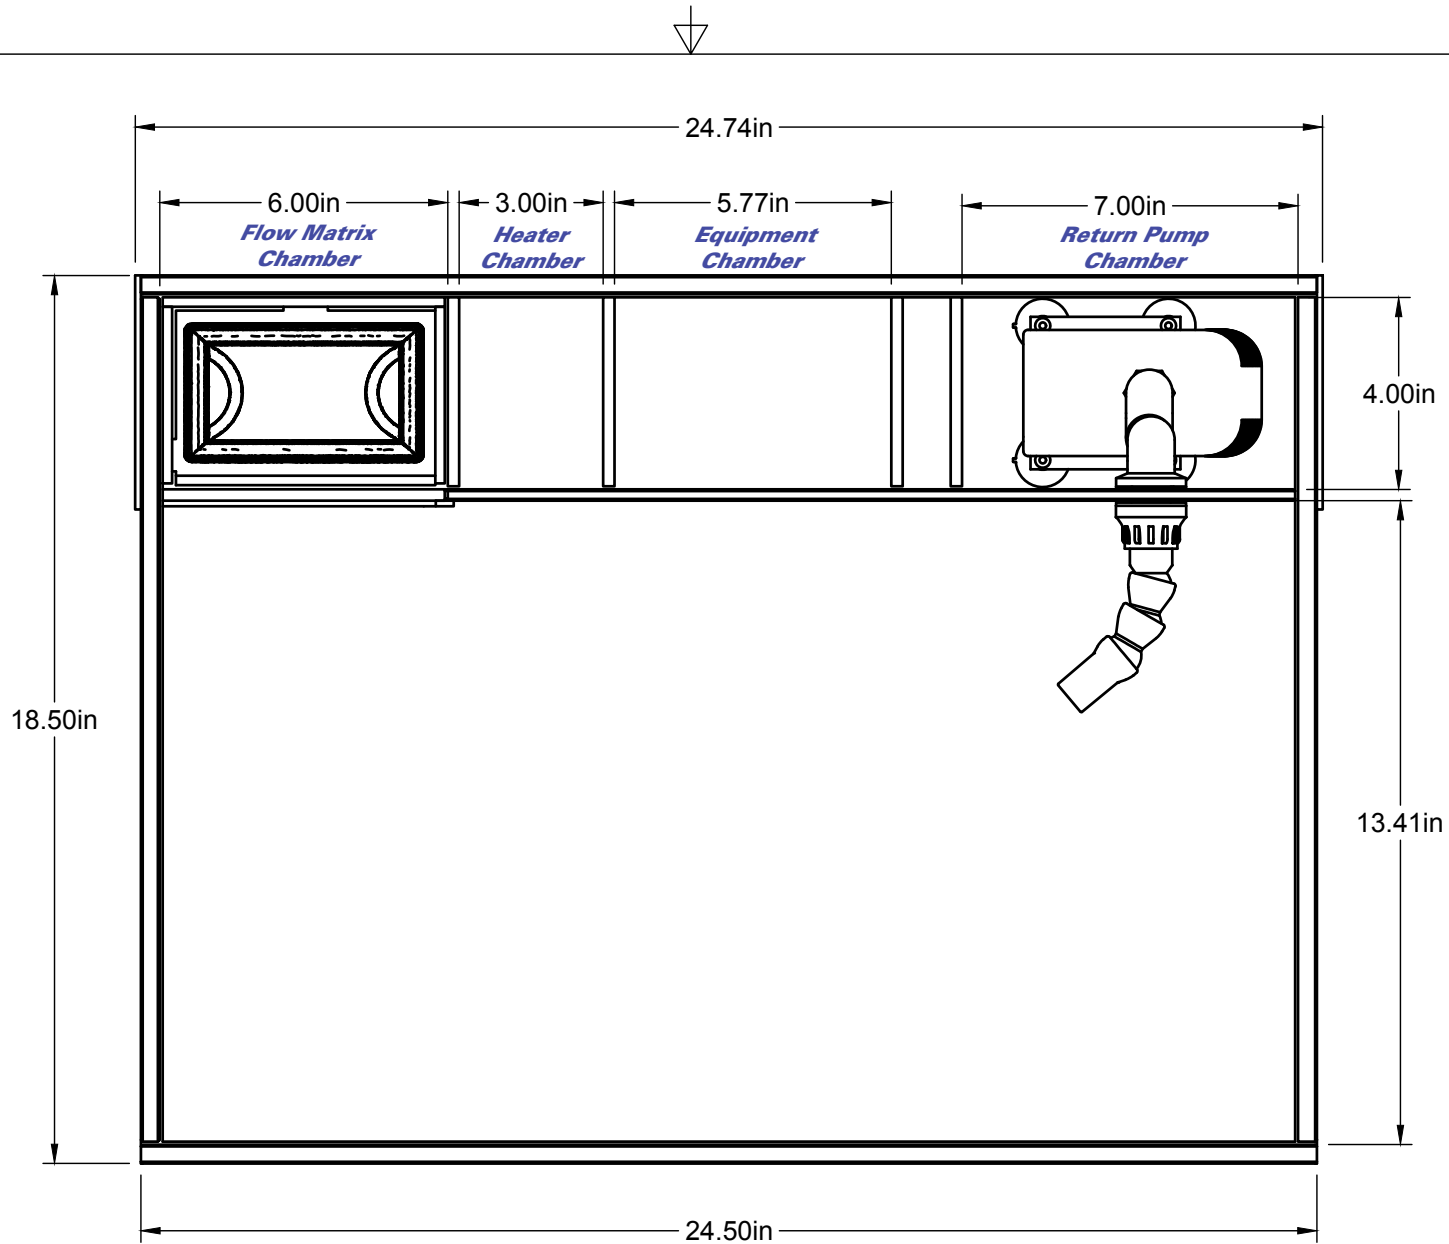

PACKAGE CONTENTS

TIDELINE
LAGOON 31

AIO
All In One Aquarium System ^{G2}

TANK LAYOUT

TIDELINE

LAGOON 31

AIO
All In One Aquarium System ^{G2}

WATER LEVEL GUIDE