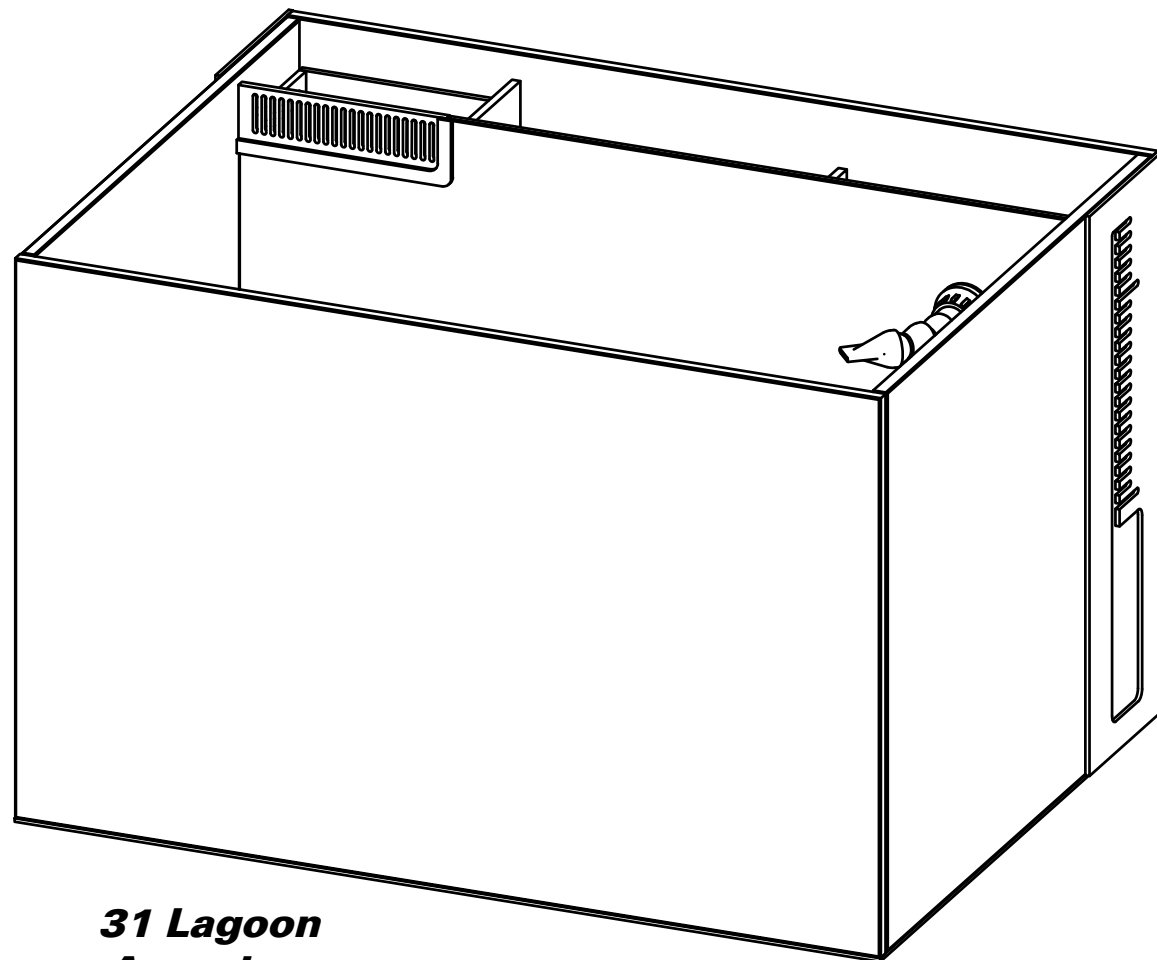

PRODUCT GUIDE

TIDELINE

LAGOON 31

AIO

G2
All In One Aquarium System

**Flow Matrix
Starter Kit**

**WH-1000 Pump
Kit**

**31 Lagoon
Aquarium**

PACKAGE CONTENTS

TIDELINE
LAGOON 31

AIO
All In One Aquarium System ^{G2}

TANK LAYOUT

TIDELINE

LAGOON 31

AIO
All In One Aquarium System ^{G2}

WATER LEVEL GUIDE

TIDELINE **LAGOON 31** **AIO**
 All In One Aquarium System ^{G2}

FLOW MATRIX

Modular Filtration

starter kit

1. Flow Matrix Tower
 2. Filter Sock Tray
 3. 3x5 Mesh Filter Sock
- Additional accessories sold separately