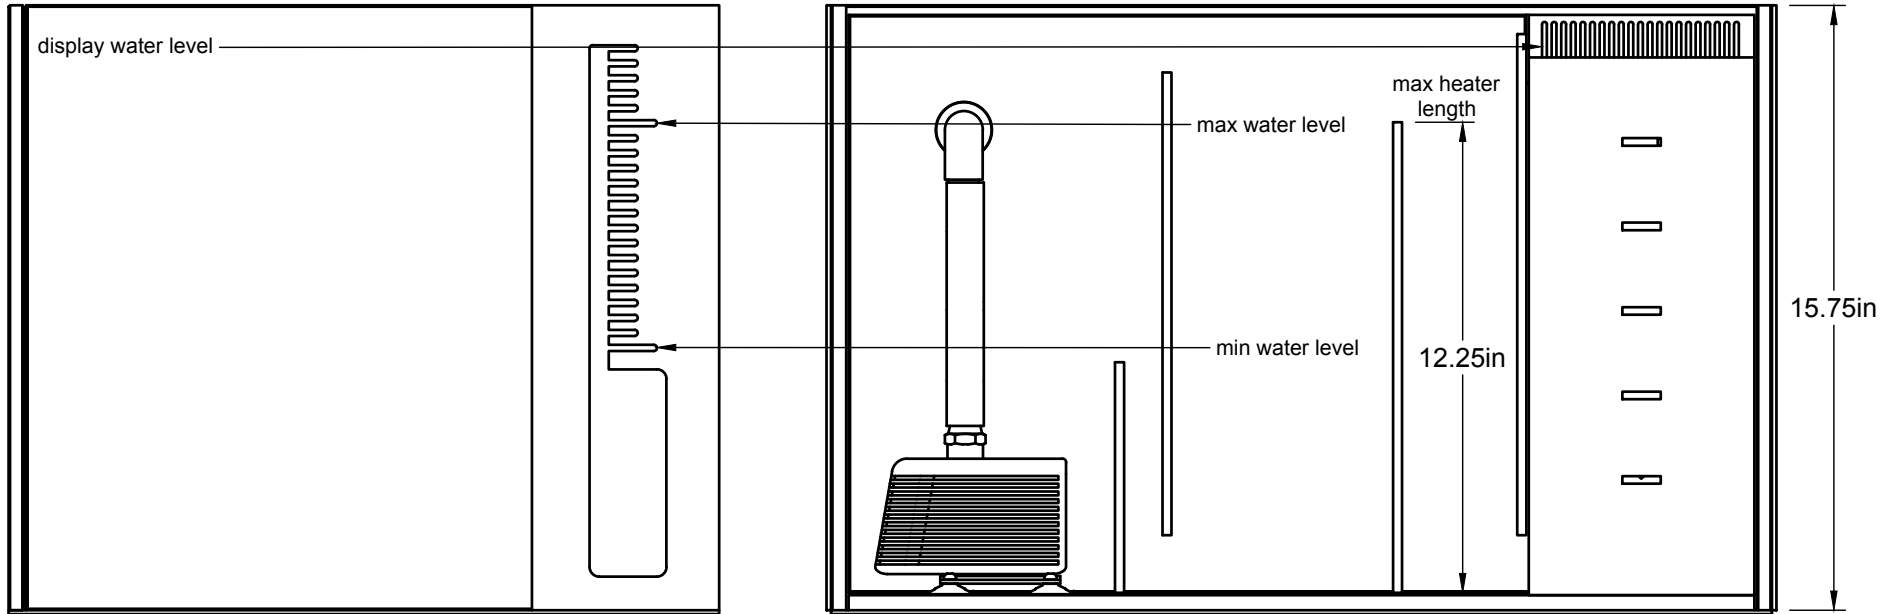

PACKAGE CONTENTS

TIDELINE
LAGOON 31

AIO
All In One Aquarium System ^{G2}

TANK LAYOUT

TIDELINE

LAGOON 31

AIO
All In One Aquarium System ^{G2}

WATER LEVEL GUIDE