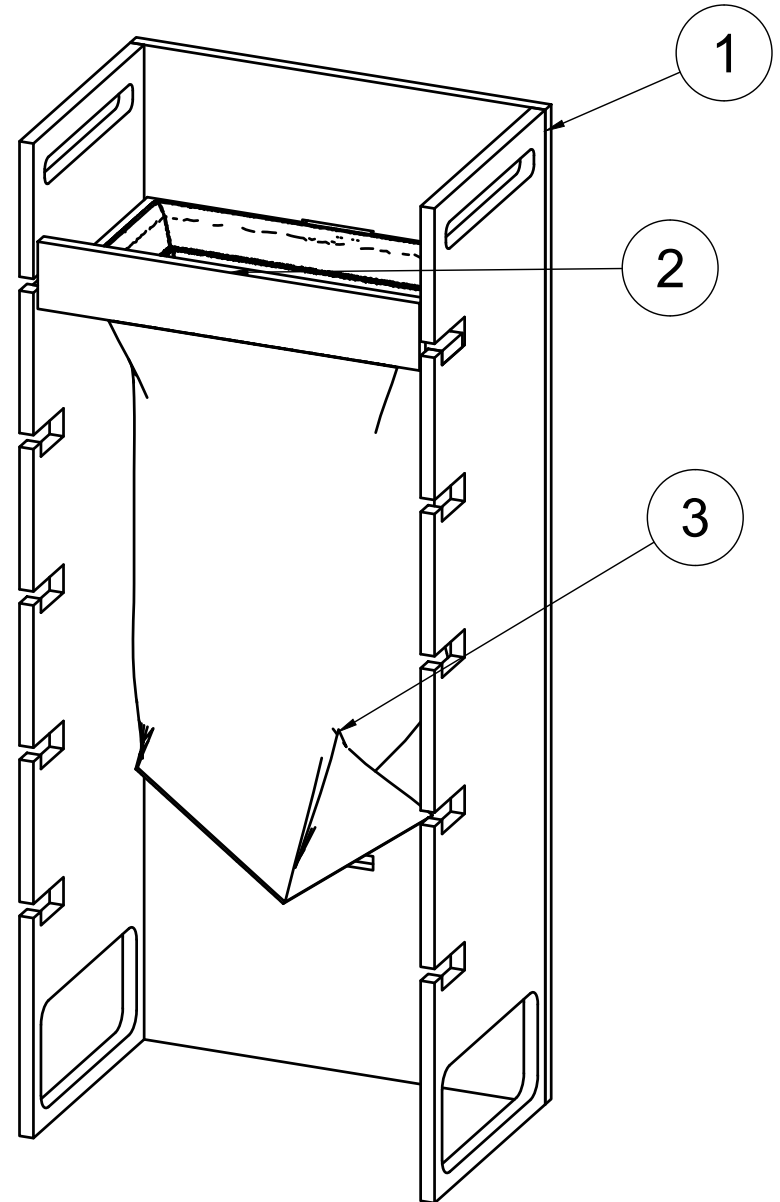

PACKAGE CONTENTS

TIDELINE
LAGOON 47

AIO
All In One Aquarium System ^{G2}

TANK LAYOUT

TIDELINE **LAGOON 47** **AIO**^{G2}
 All In One Aquarium System

WATER LEVEL GUIDE

TIDELINE
LAGOON 47

AIO
All In One Aquarium System ^{G2}

FLOW MATRIX

Modular Filtration

starter kit

1. Flow Matrix Tower
2. Filter Sock Tray
3. 3x5 Mesh Filter Sock

Additional accessories sold separately

TIDELINE

LAGOON 47

AIO