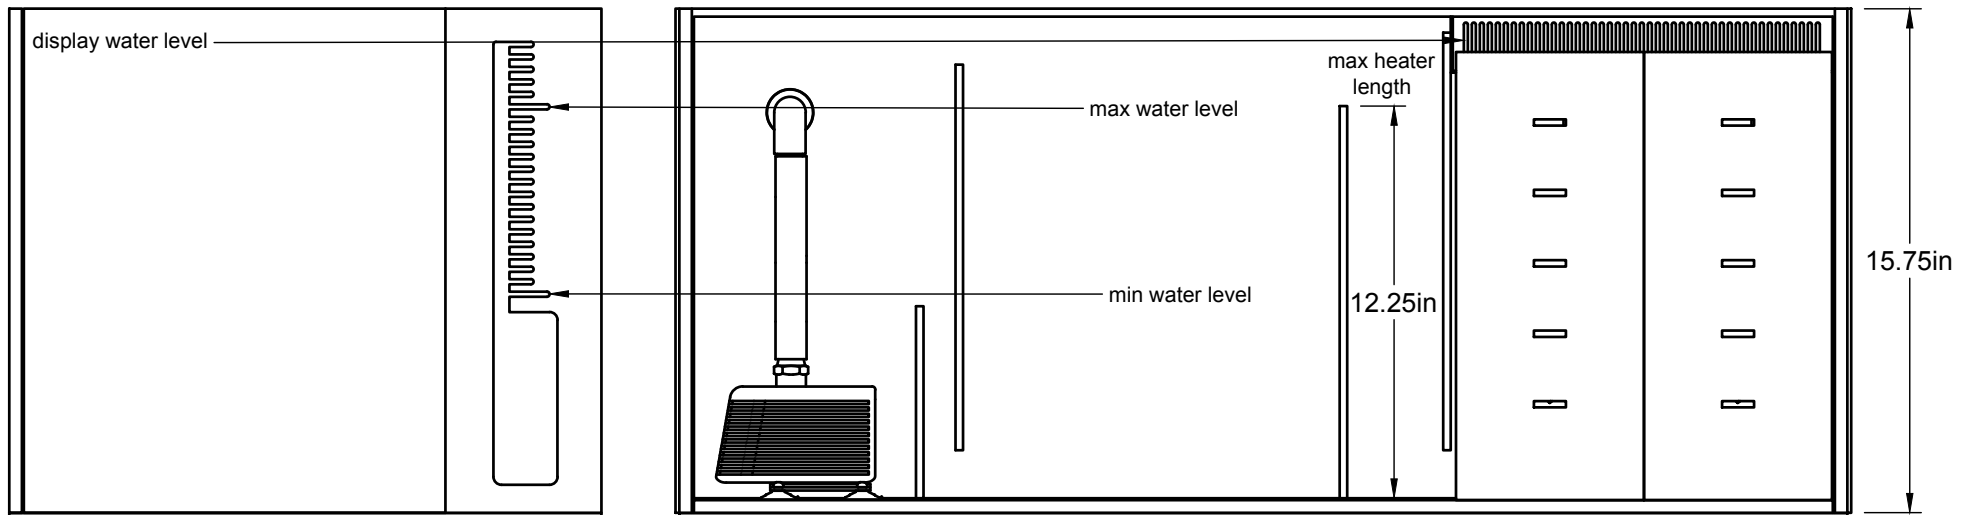

PACKAGE CONTENTS

TIDELINE
LAGOON 47

AIO
All In One Aquarium System ^{G2}

TANK LAYOUT

TIDELINE **LAGOON 47** **AIO**^{G2}
 All In One Aquarium System

WATER LEVEL GUIDE

TIDELINE
LAGOON 47

AIO
All In One Aquarium System ^{G2}