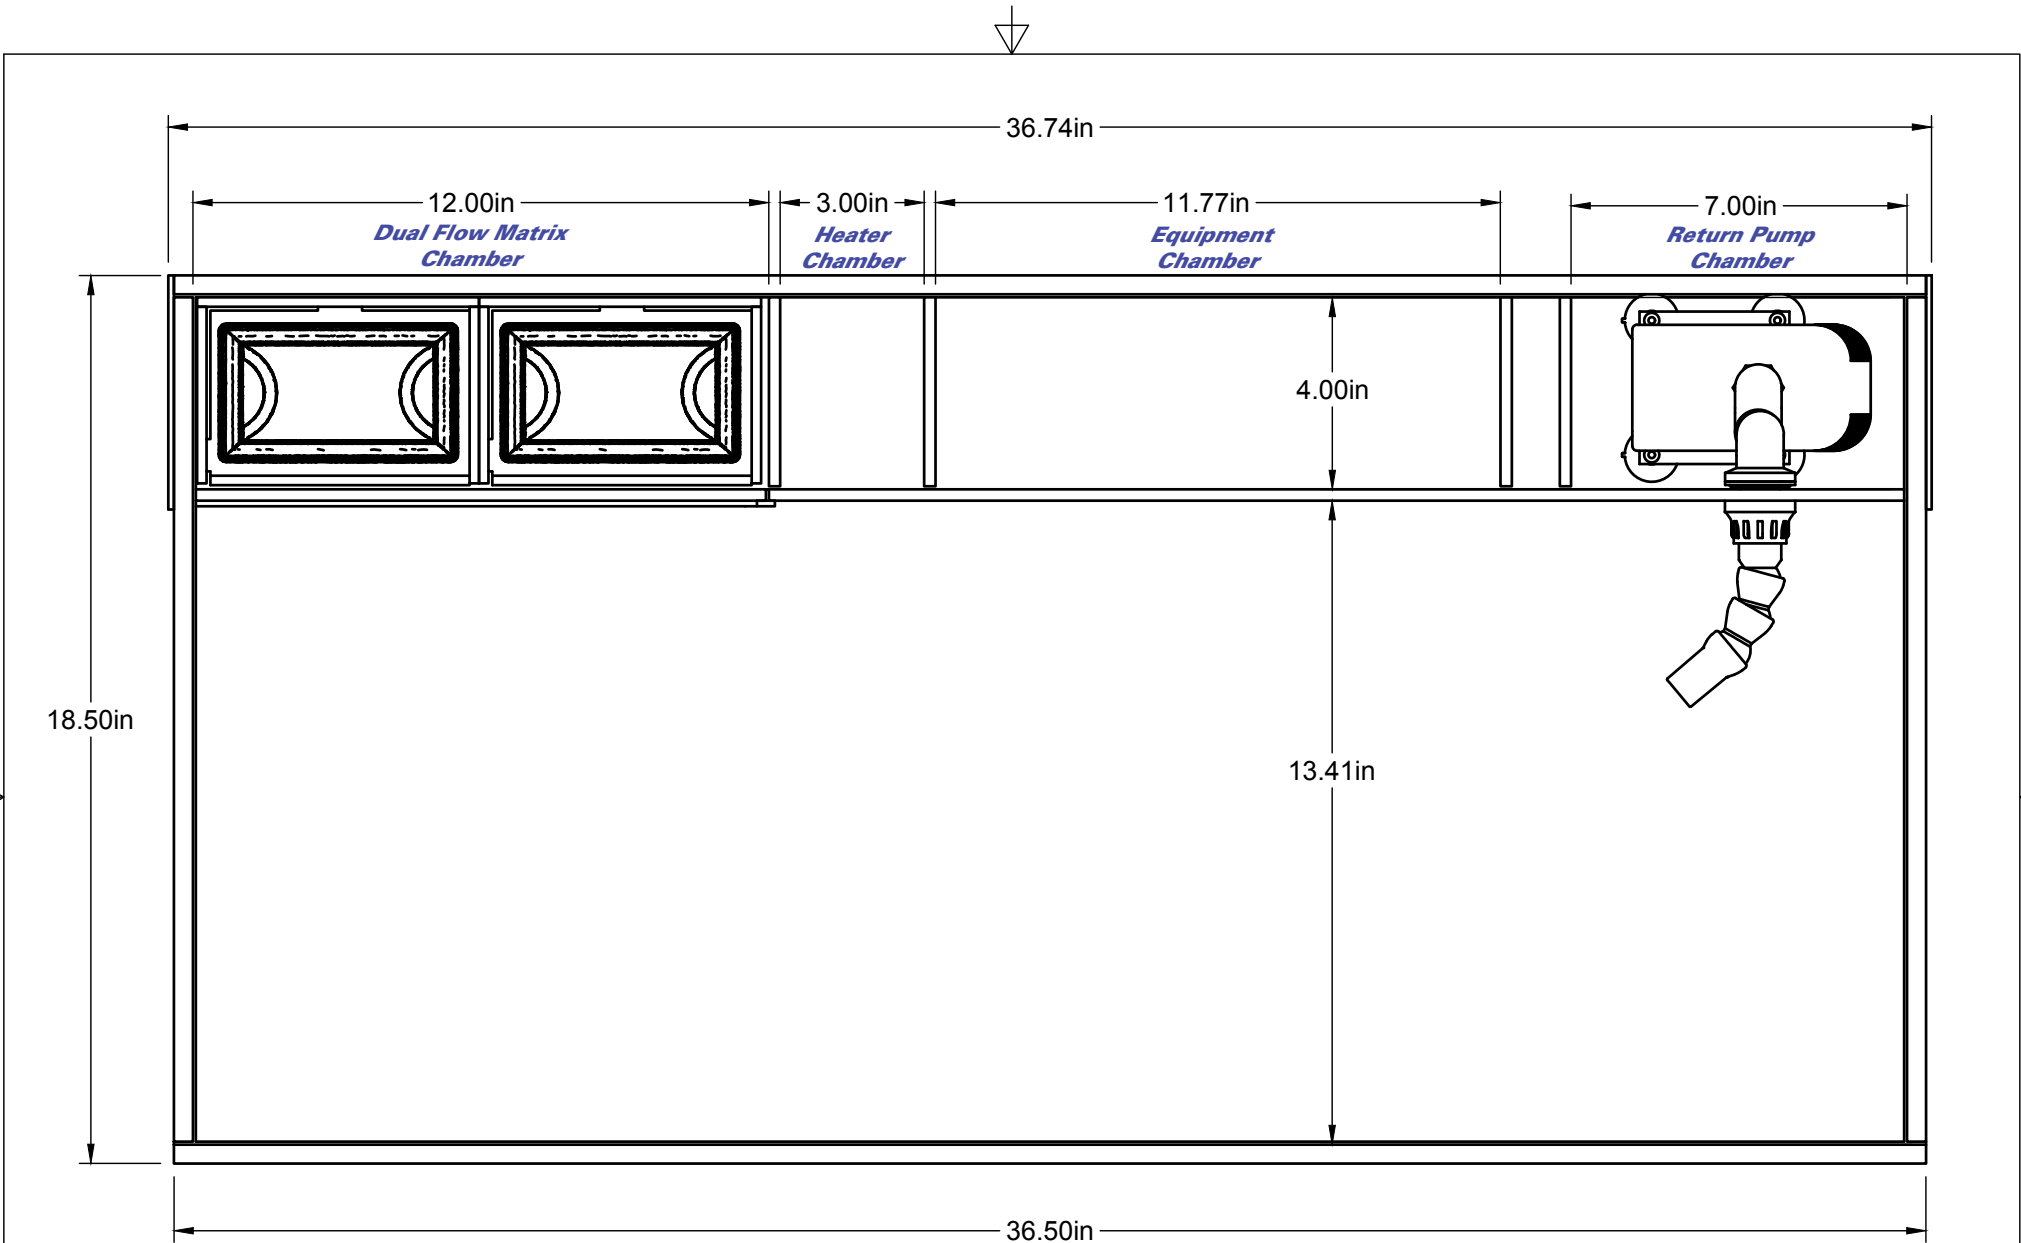

PACKAGE CONTENTS

TIDELINE
LAGOON 47

AIO
All In One Aquarium System ^{G2}

TANK LAYOUT

TIDELINE **LAGOON 47** **AIO**^{G2}
 All In One Aquarium System

WATER LEVEL GUIDE

TIDELINE
LAGOON 47

AIO
All In One Aquarium System ^{G2}