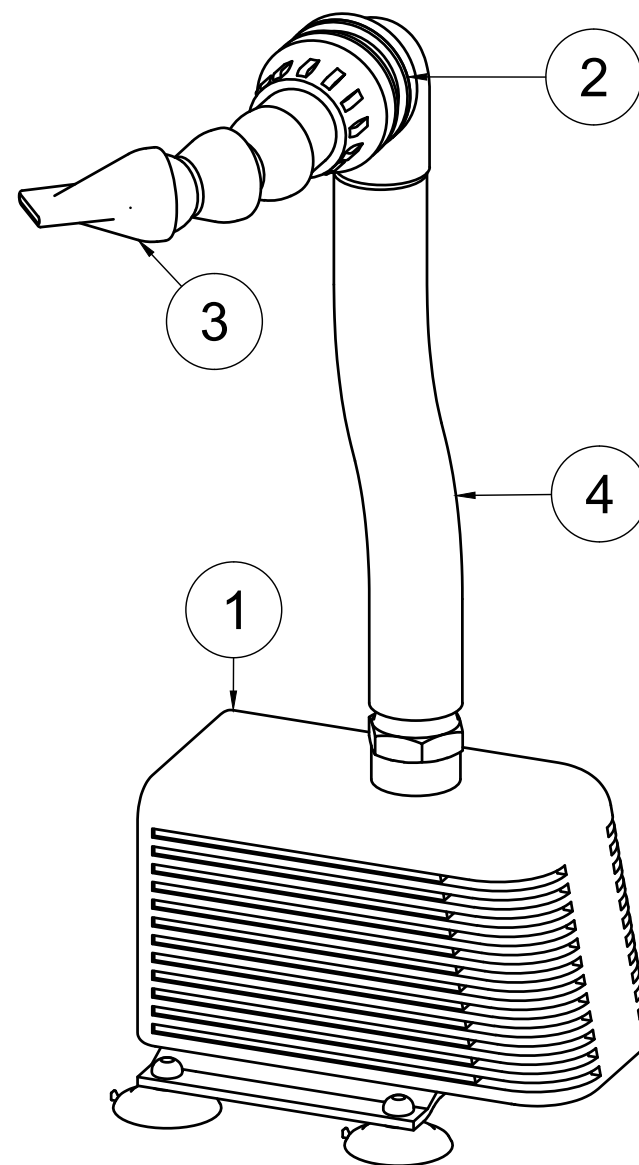

FLOW MATRIX

Modular Filtration

starter kit

1. Flow Matrix Tower
2. Filter Sock Tray
3. 3x5 Mesh Filter Sock

Additional accessories sold separately

TIDELINE

LAGOON 47

AIO

G2
All In One Aquarium System

WH-2000

PUMP & PLUMBING KIT

1. WH-2000 Pump (396 GPH)
2. 90° Bulkhead w/ Seals
3. Flex Return w/ Flat Nozzle
4. Flex Hose
5. Hose Clamps (not pictured)

TIDELINE
LAGOON 47

AIO
All In One Aquarium System G2