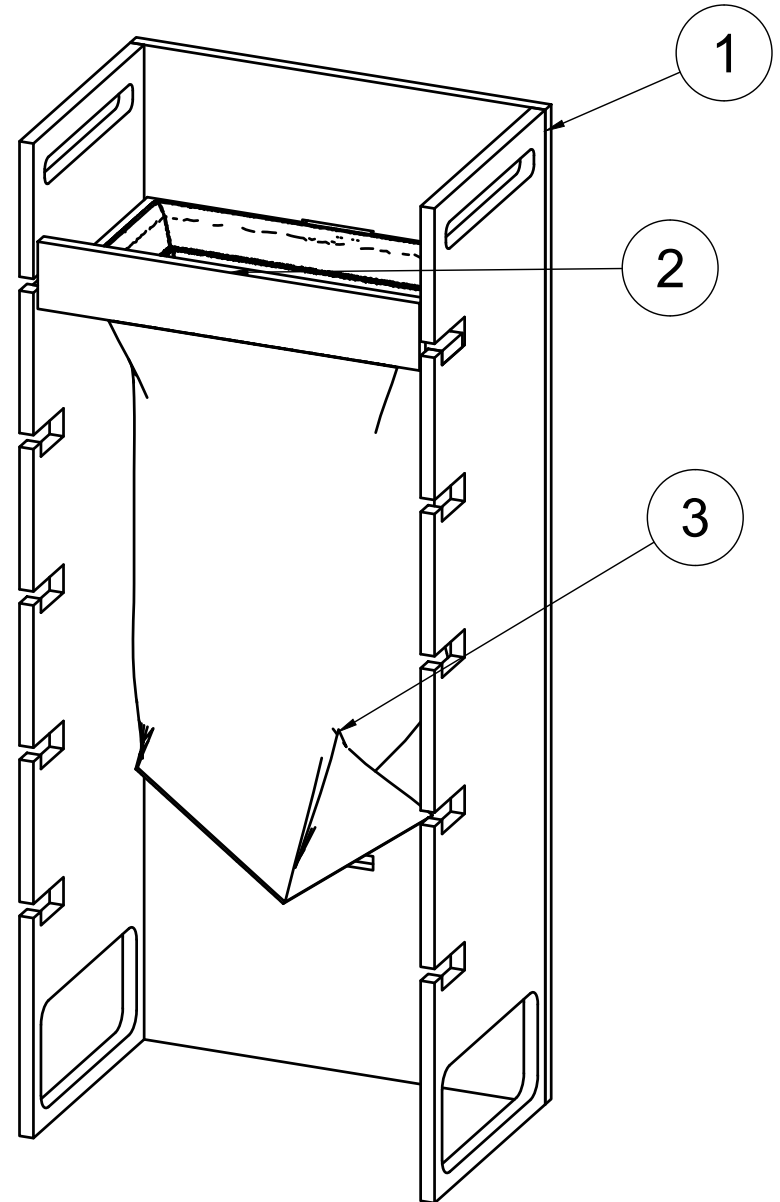

FLOW MATRIX

Modular Filtration

starter kit

1. Flow Matrix Tower
2. Filter Sock Tray
3. 3x5 Mesh Filter Sock

Additional accessories sold separately

TIDELINE

LAGOON 62

AIO

G2
All In One Aquarium System