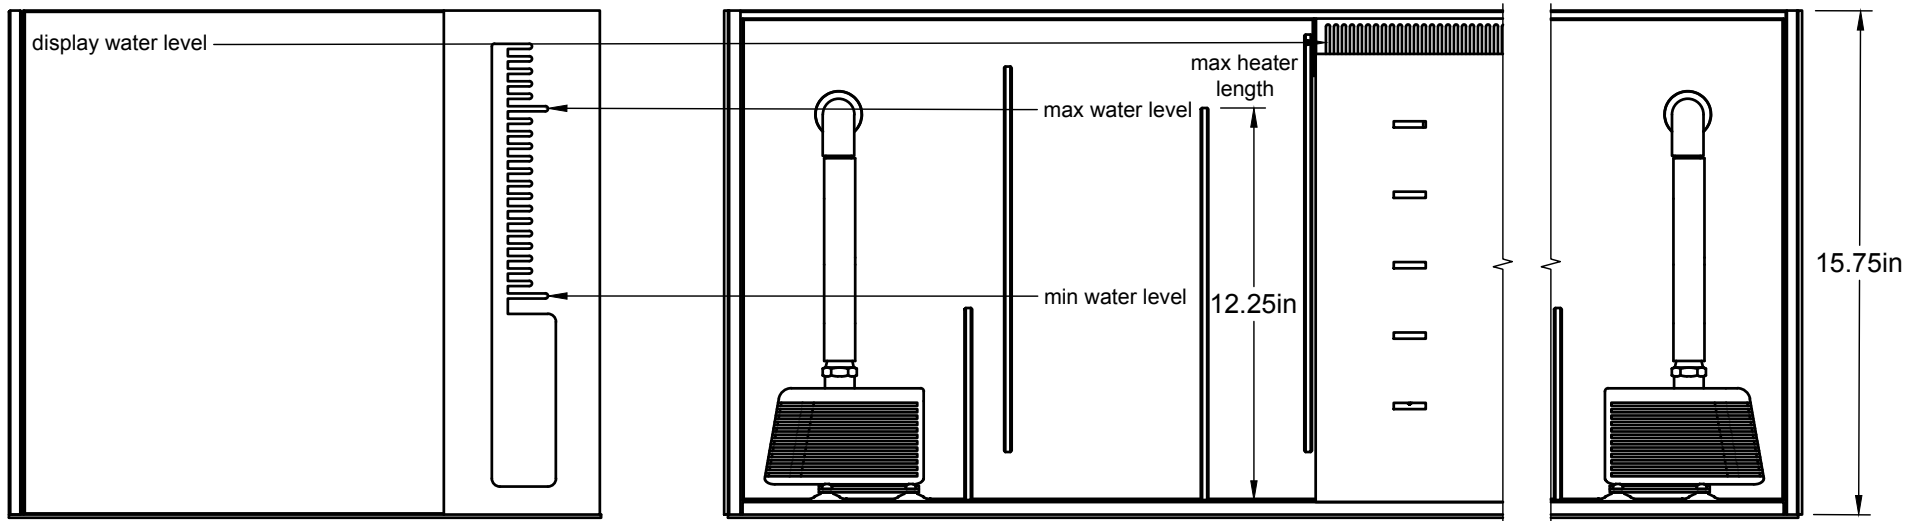

WATER LEVEL GUIDE

TIDELINE
LAGOON 62

AIO
All In One Aquarium System ^{G2}