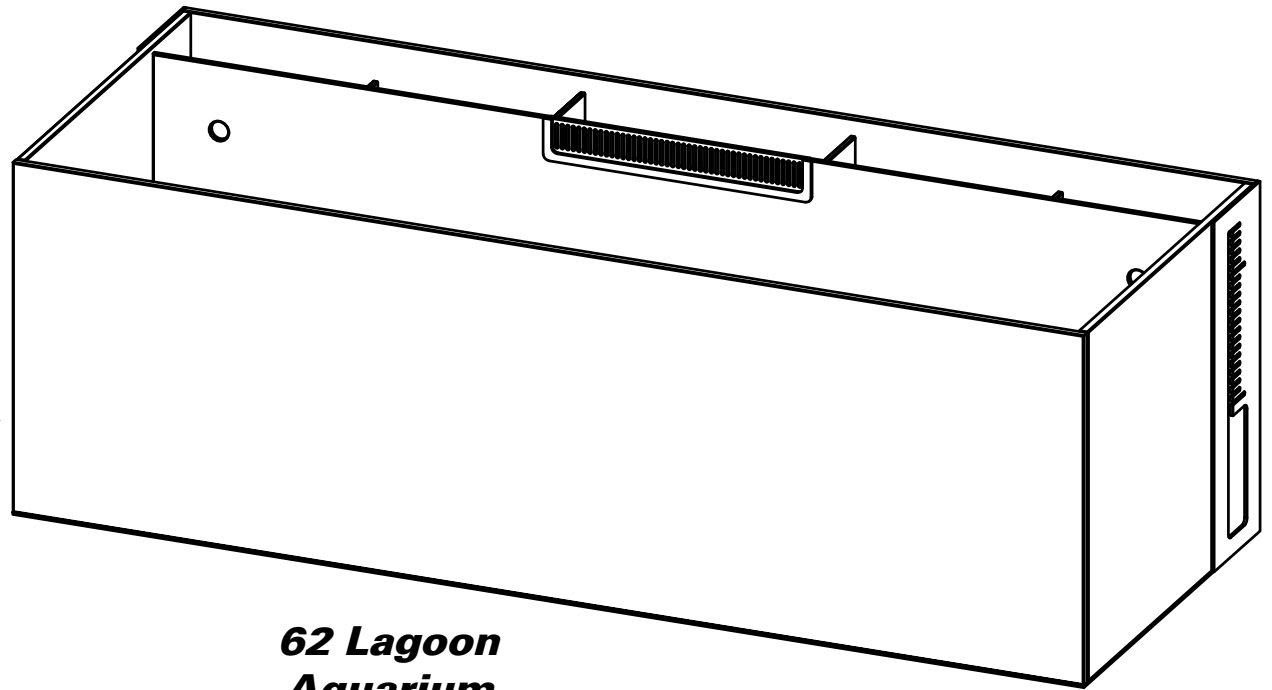

**WH-1000
Pump Kits (2)**

**62 Lagoon
Aquarium**