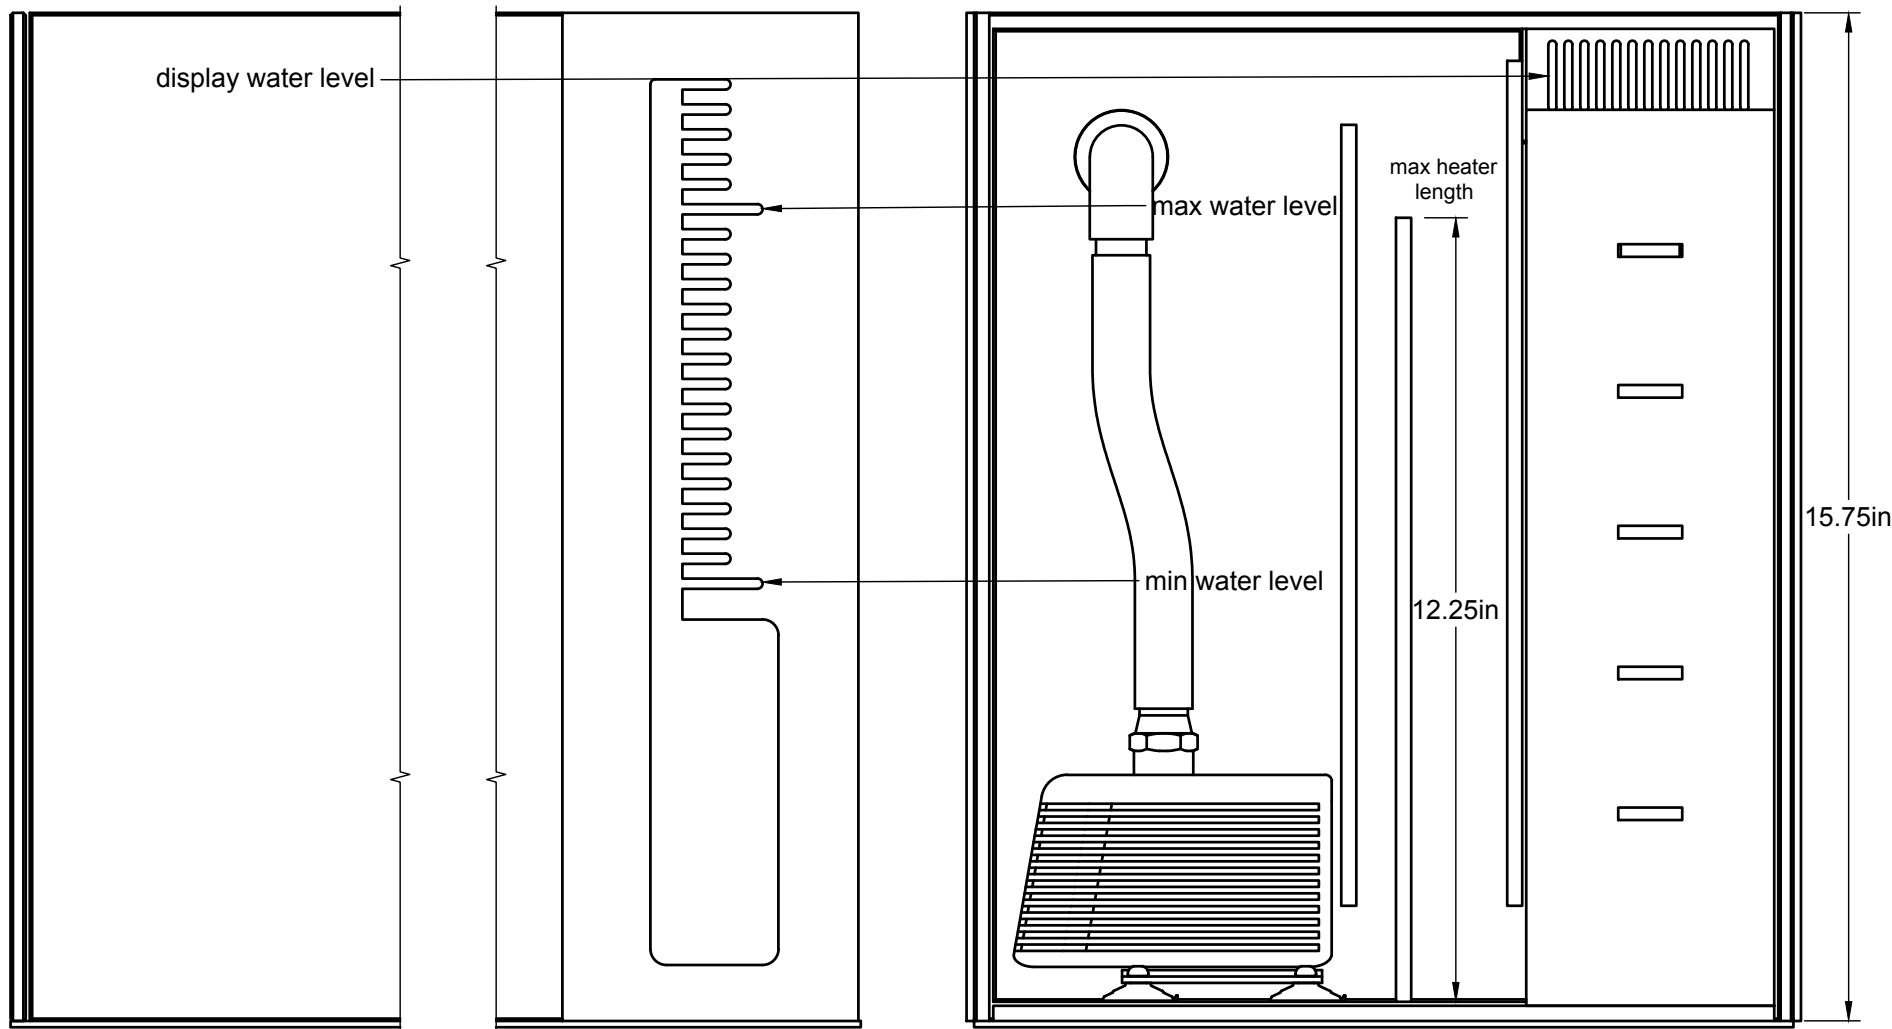

WATER LEVEL GUIDE

TIDELINE

PENINSULA 20

AIO
G2
All In One Aquarium System