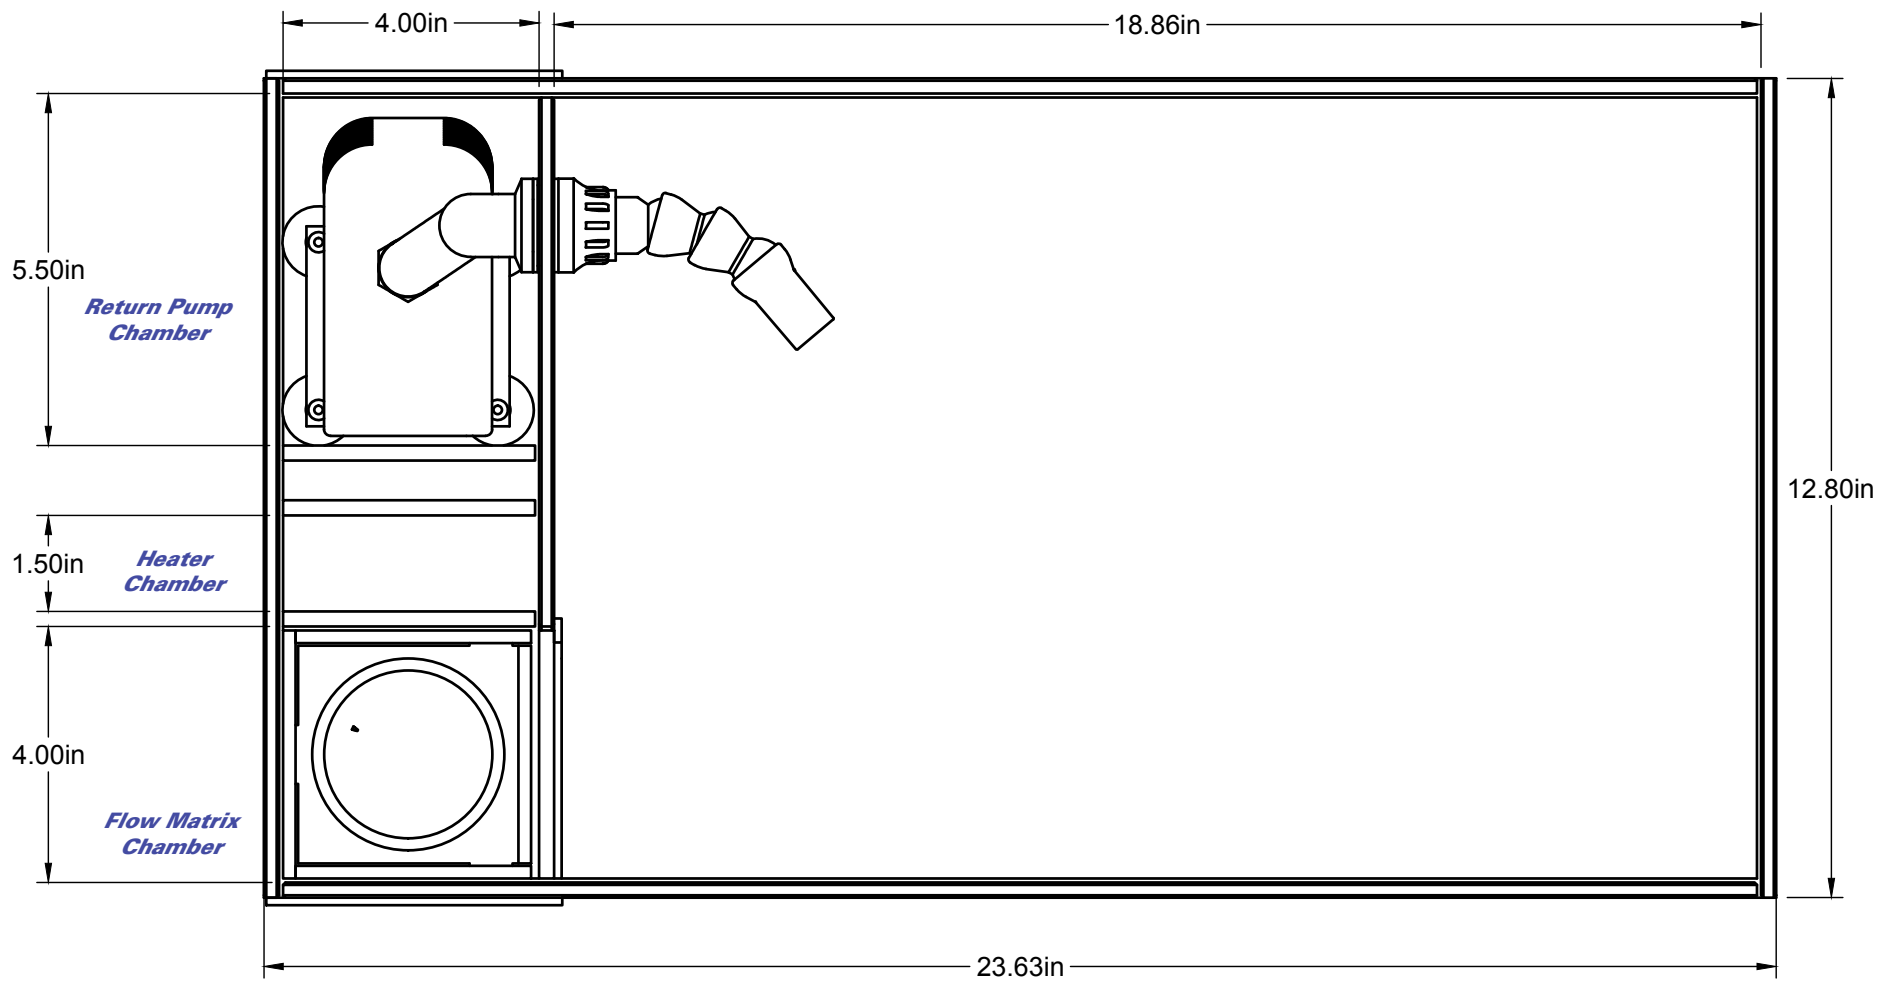

PACKAGE CONTENTS

TIDELINE

PENINSULA 20

AIO

G2
All In One Aquarium System

TANK LAYOUT

TIDELINE

PENINSULA 20