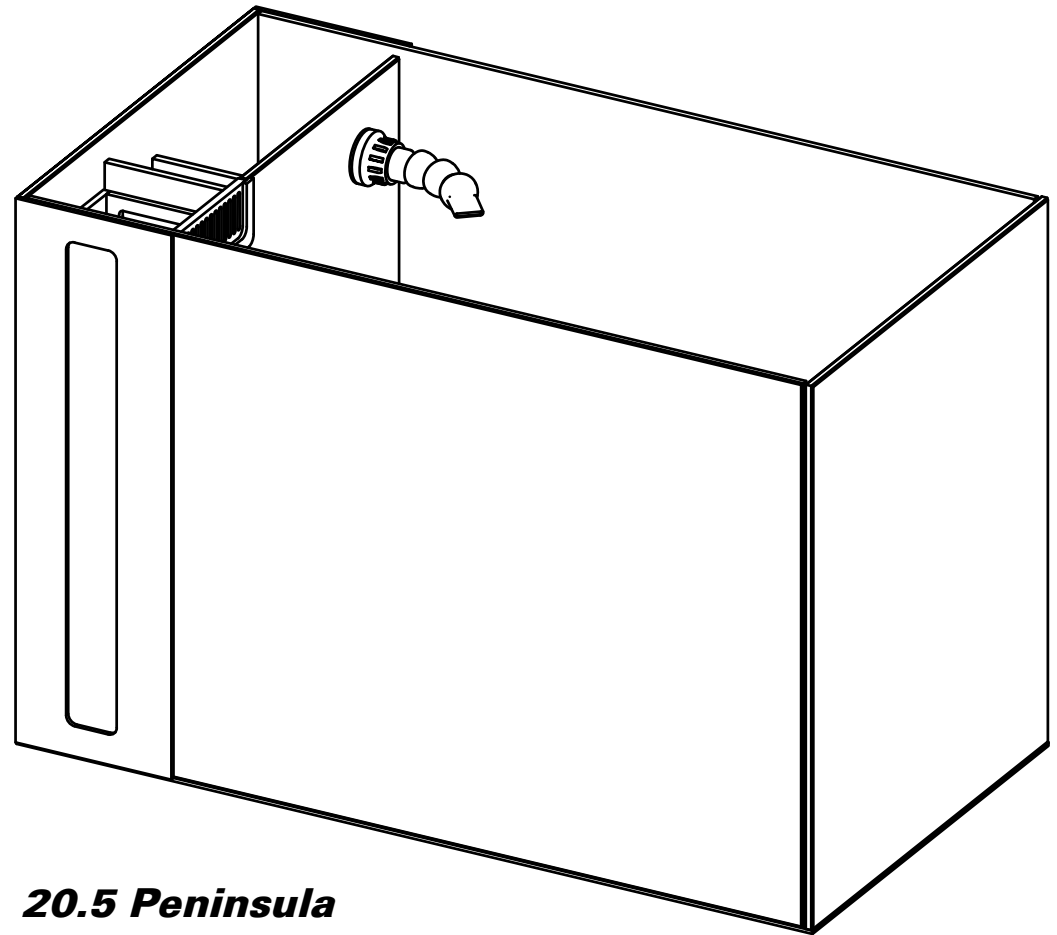

PRODUCT GUIDE

TIDELINE

PENINSULA 20

AIO

^{G2}
All In One Aquarium System

**Flow Matrix
Starter Kit**

**WH-1000 Pump
Kit**

**20.5 Peninsula
Aquarium**

PACKAGE CONTENTS

TIDELINE

PENINSULA 20

AIO

G2
All In One Aquarium System

TANK LAYOUT

TIDELINE

PENINSULA 20